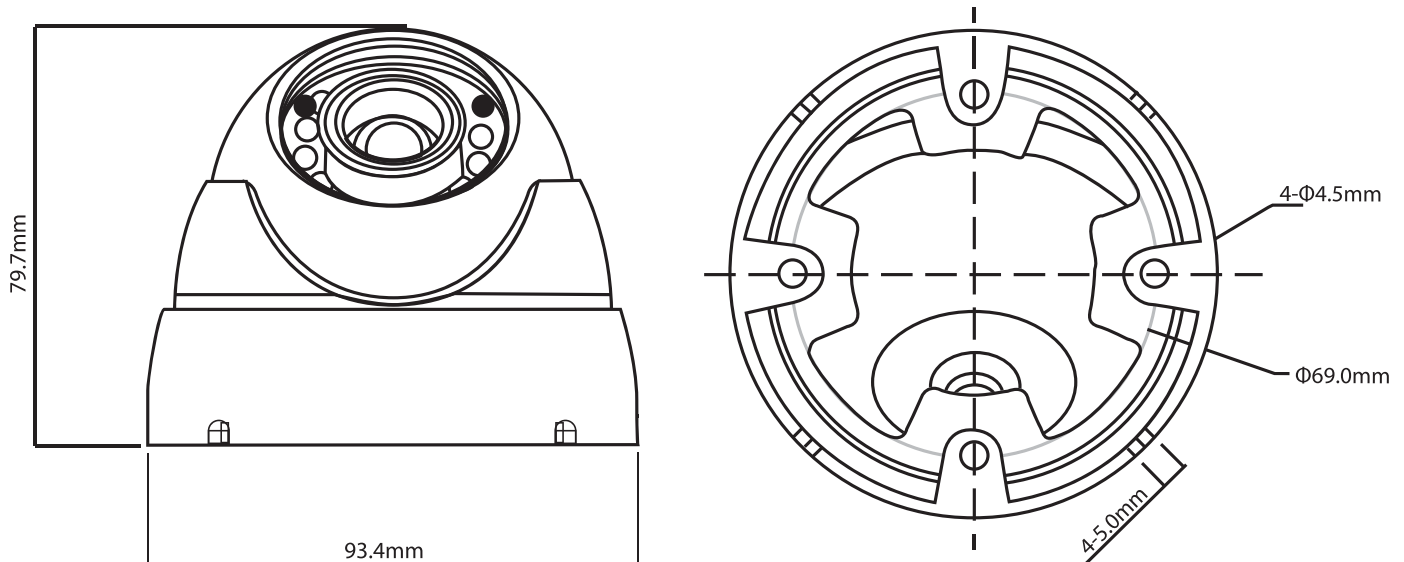

Key Features:

- 2Megapixel CMOS
- 1080P@25fps
- 4 IN 1 (CVI / TVI / AHD / ANALOGUE)
- Day/Night(ICR), AWB, AGC, BLC, 2DNR
- 3.6mm fixed lens
- High speed, long distance real-time transmission
- Max. IR distance 15m
- IP66, DC12V

SPECIFICATIONS

Model Number	SPD20/36RW/15M-4
Image Sensor	2Megapixel CMOS
Effective Pixels	1930(H) × 1088(V)
Electronic Shutter Speed	1/50s~1/100,000s
Video Frame Rate	1080P@25fps
Synchronization	Internal
Min. Illumination	0.02Lux/F2.0, 0Lux IR on
Video Output	CVI/TVI/AHD/ANALOGUE
Camera Features	
Max. IR distance	15 meters

(continued)

(continued)

Day/Night	Auto(ICR)/Color/B/W
Noise Reduction	2D
Lens	
Focal Length	3.6mm
Angle of View	H: 89.9°(59.4°)
Mount Type	Φ12
General	
Power Supply	DC12V±20%
Power Consumption	Max 2.5W
Working Environment	-30°C~+60°C / Less than 95%RH (no condensation)
Ingress Protection	IP66
Dimensions	Ø93.4mm × 79.7mm
Weight	0.35kg